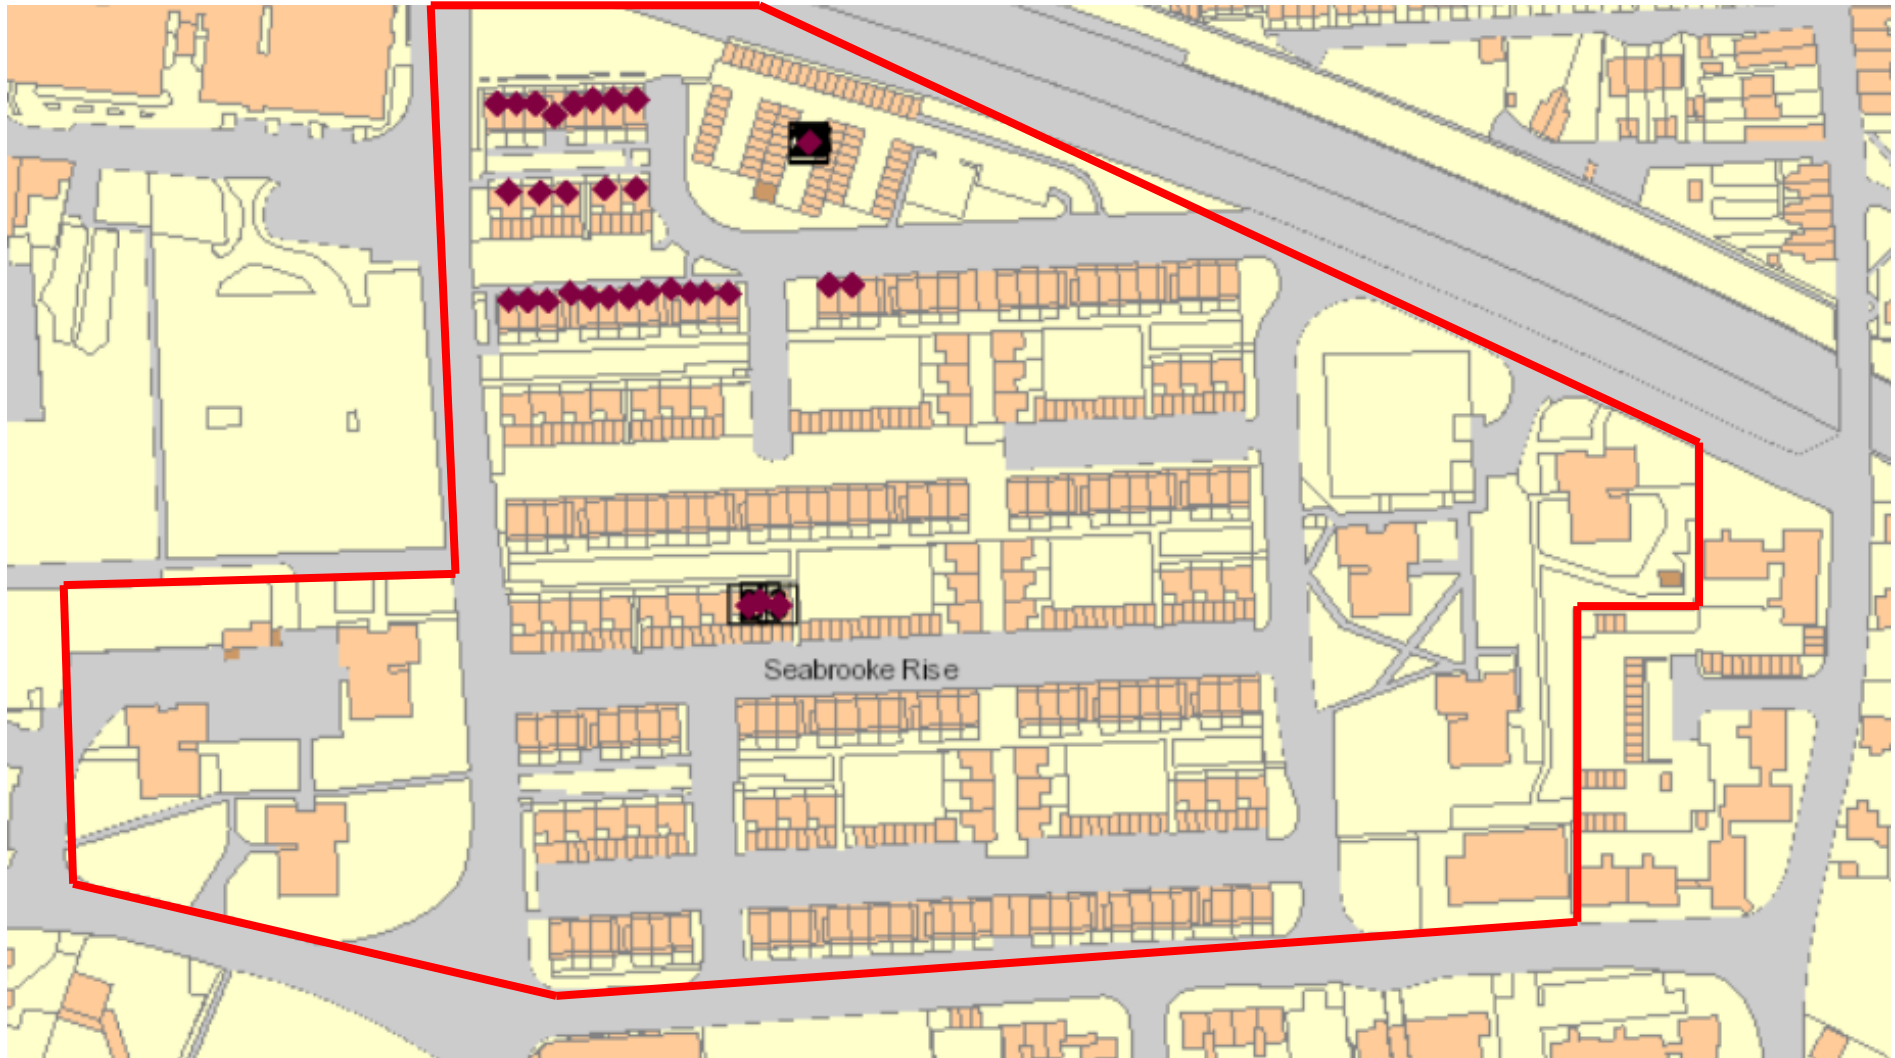

APPENDIX 1 – Local lettings Plan: Seabrooke Rise and Derry Avenue

Seabrooke Rise properties

Properties included in the Local lettings plan:

Block Number	Block	Floor level	Bedrooms
2	Block A	Ground floor	1
3	Block A	1st floor	3
4	Block A	1st floor	1
5	Block A	1st floor	2
6	Block A	2nd floor	3
7	Block A	2nd floor	1
8	Block A	2nd floor	2
9	Block A	3rd floor	3
10	Block A	3rd floor	1
11	Block A	3rd floor	3
12	Block A	4th floor	3
13	Block A	4th floor	2
14	Block B	Ground floor	2
15	Block B	Ground floor	2
16	Block B	1st floor	2
17	Block B	1st floor	1
18	Block B	1st floor	2

Block Number	Block	Floor level	Bedrooms
19	Block B	2nd floor	2
20	Block B	2nd floor	1
21	Block B	2nd floor	2
22	Block B	3rd floor	2
23	Block B	3rd floor	3
24	Block B	3rd floor	2
25	Block B	Ground floor	2
26	Block B	1st floor	2
27	Block B	1st floor	1
28	Block B	1st floor	2
29	Block B	2nd floor	2
30	Block B	2nd floor	1
31	Block B	2nd floor	2
32	Block C	Ground floor	2
33	Block C	Ground floor	2
34	Block C	1st floor	2
35	Block C	1st floor	1

Seabrook Rise estate - applicable boundary is within lines marked in red

Derry Avenue properties

Properties included in the Local lettings plan:

Block Number	Block	Floor level	Bedrooms
1	Block A	Ground floor	1
3	Block C	Ground floor	1
4	Block C	Ground floor	1
5	Block C	Ground floor	1
6	Block C	Ground floor	1
7	Block A	1st floor	1
8	Block A	1st floor	1
9	Block B	1st floor	1
10	Block B	1st floor	1
11	Block C	1st floor	1
12	Block C	1st floor	1
13	Block C	1st floor	1
14	Block C	1st floor	1
15	Block A	2nd floor	1
16	Block A	2nd floor	1
17	Block B	2nd floor	1
18	Block B	2nd floor	1
19	Block C	2nd floor	1
20	Block C	2nd floor	1
21	Block C	2nd floor	1
22	Block C	2nd floor	1
23	Block A	3rd floor	1
24	Block B	3rd floor	1
25	Block B	3rd floor	1

Derry Avenue - Ward boundary – applicable boundary is within lines marked in purple (Belhus Ward)

Derry Avenue – Road boundary – applicable boundary is within lines marked in Red